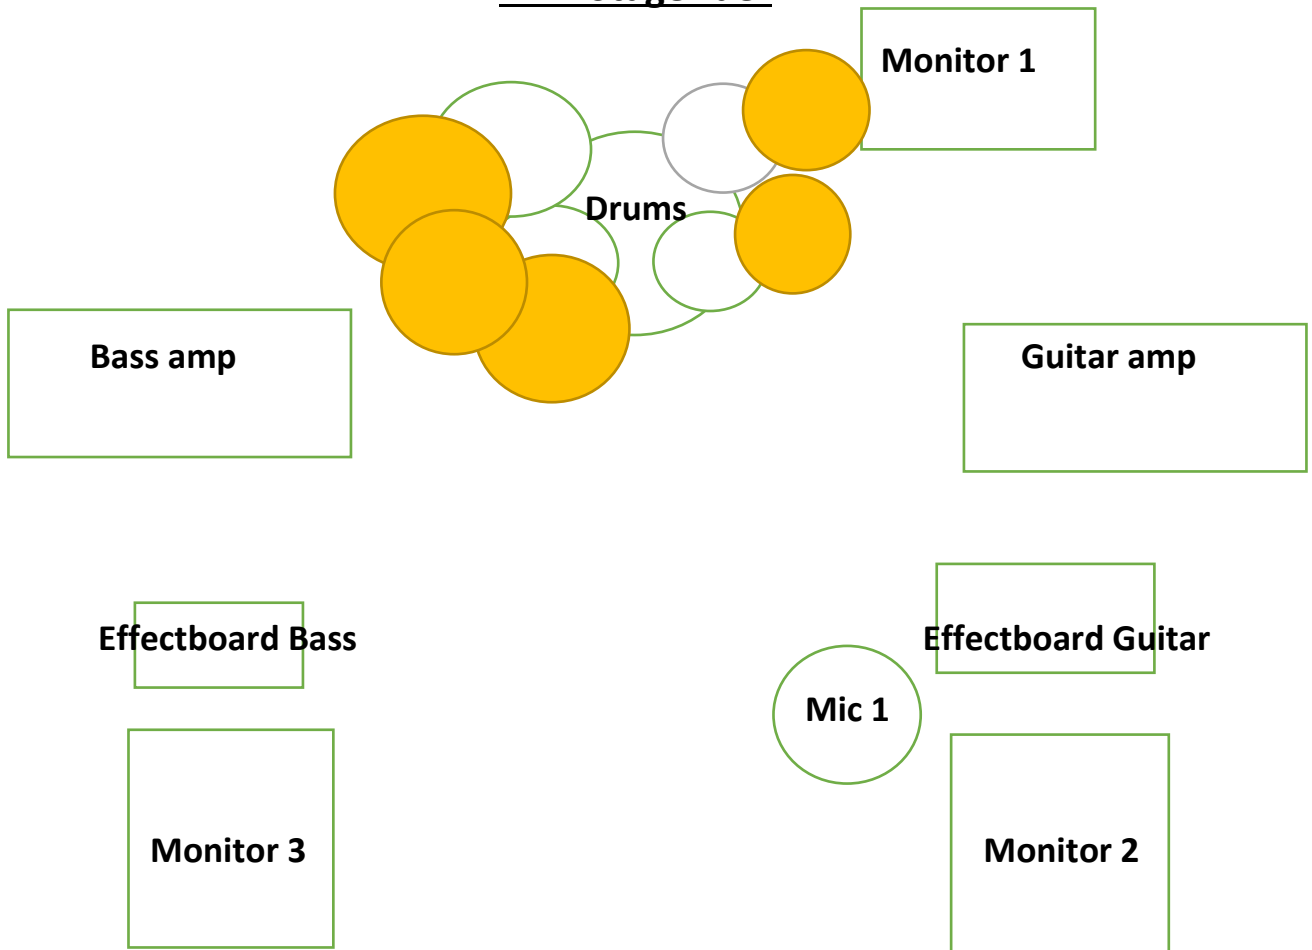

ANA Stagerider

Available equipment:

Drums,

Guitar/Bass Amps,

1x Microphone,

Bass Effectboard

Guitar Effectboard

Required equipment:

3x Monitors